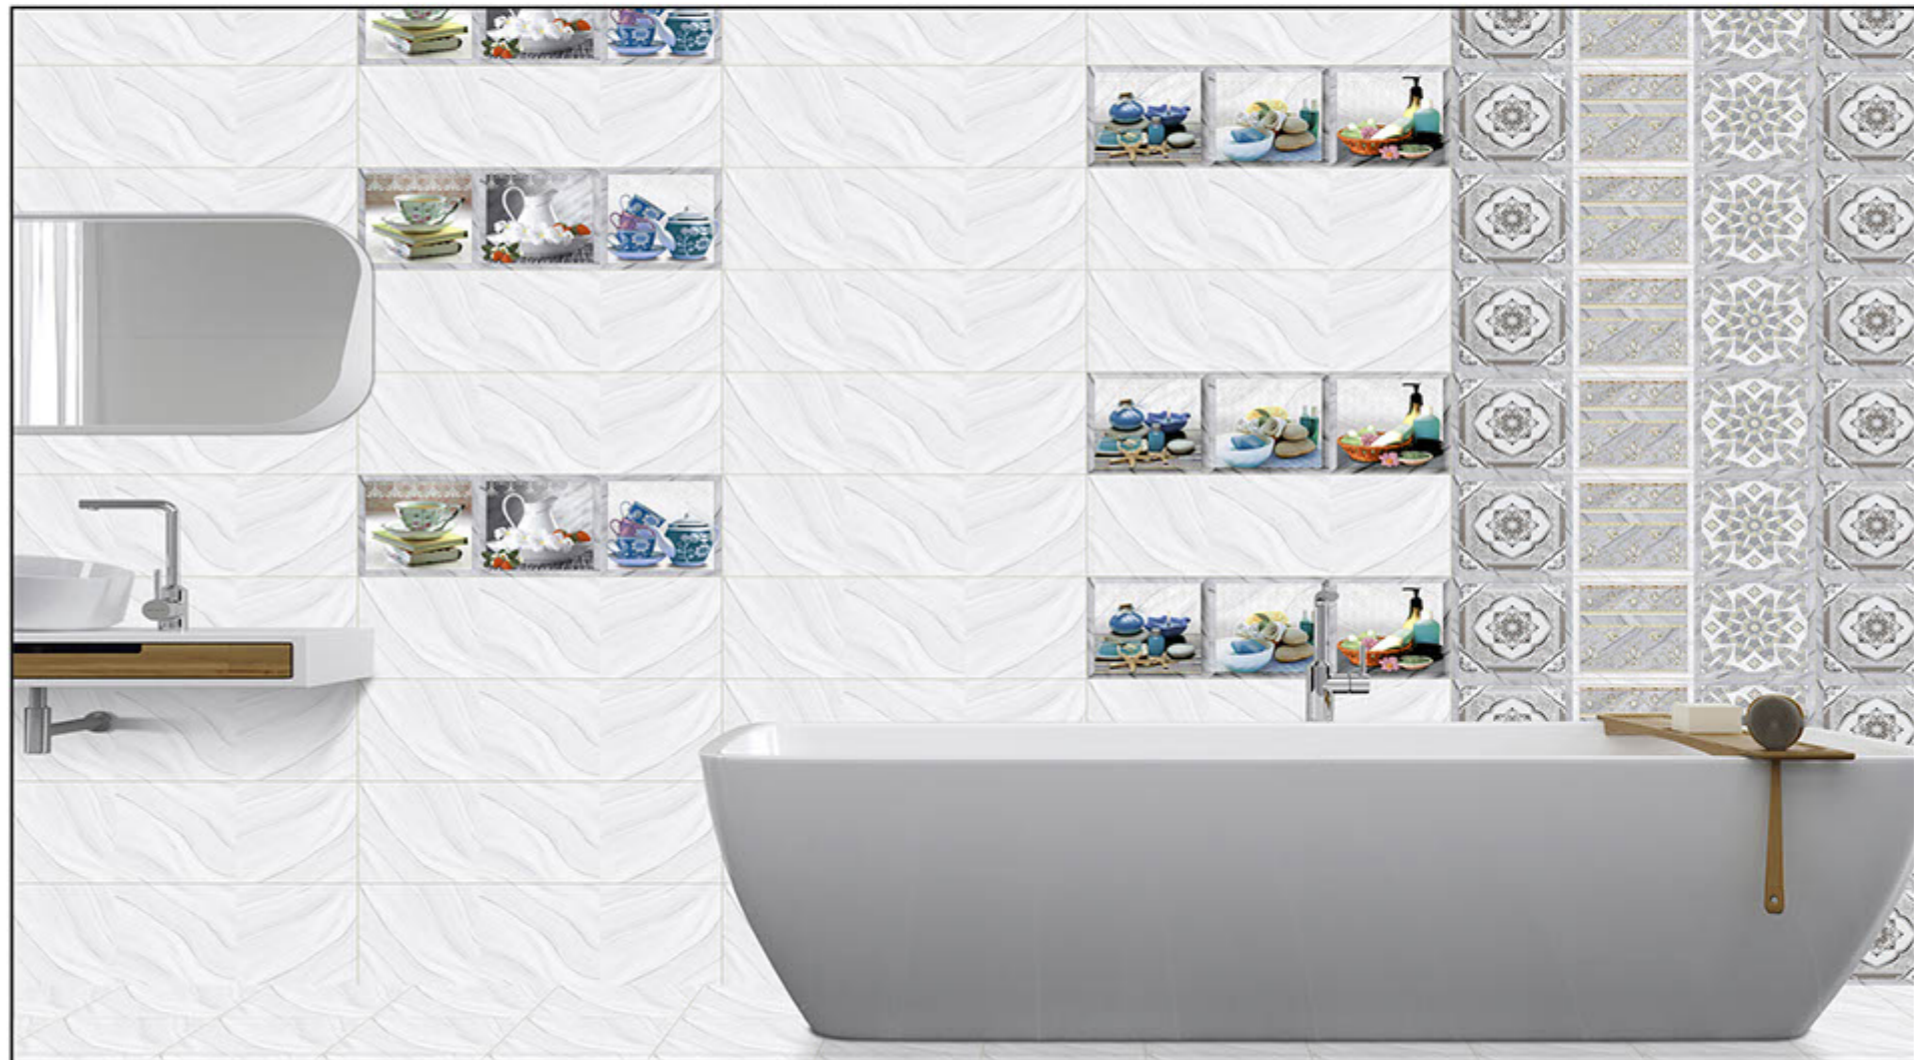

WALL APPLICATION | HD DIGITAL PRINTING | RANDOM EFFECTS | GLOSSY

750x250 mm DIGITAL WALL TILES