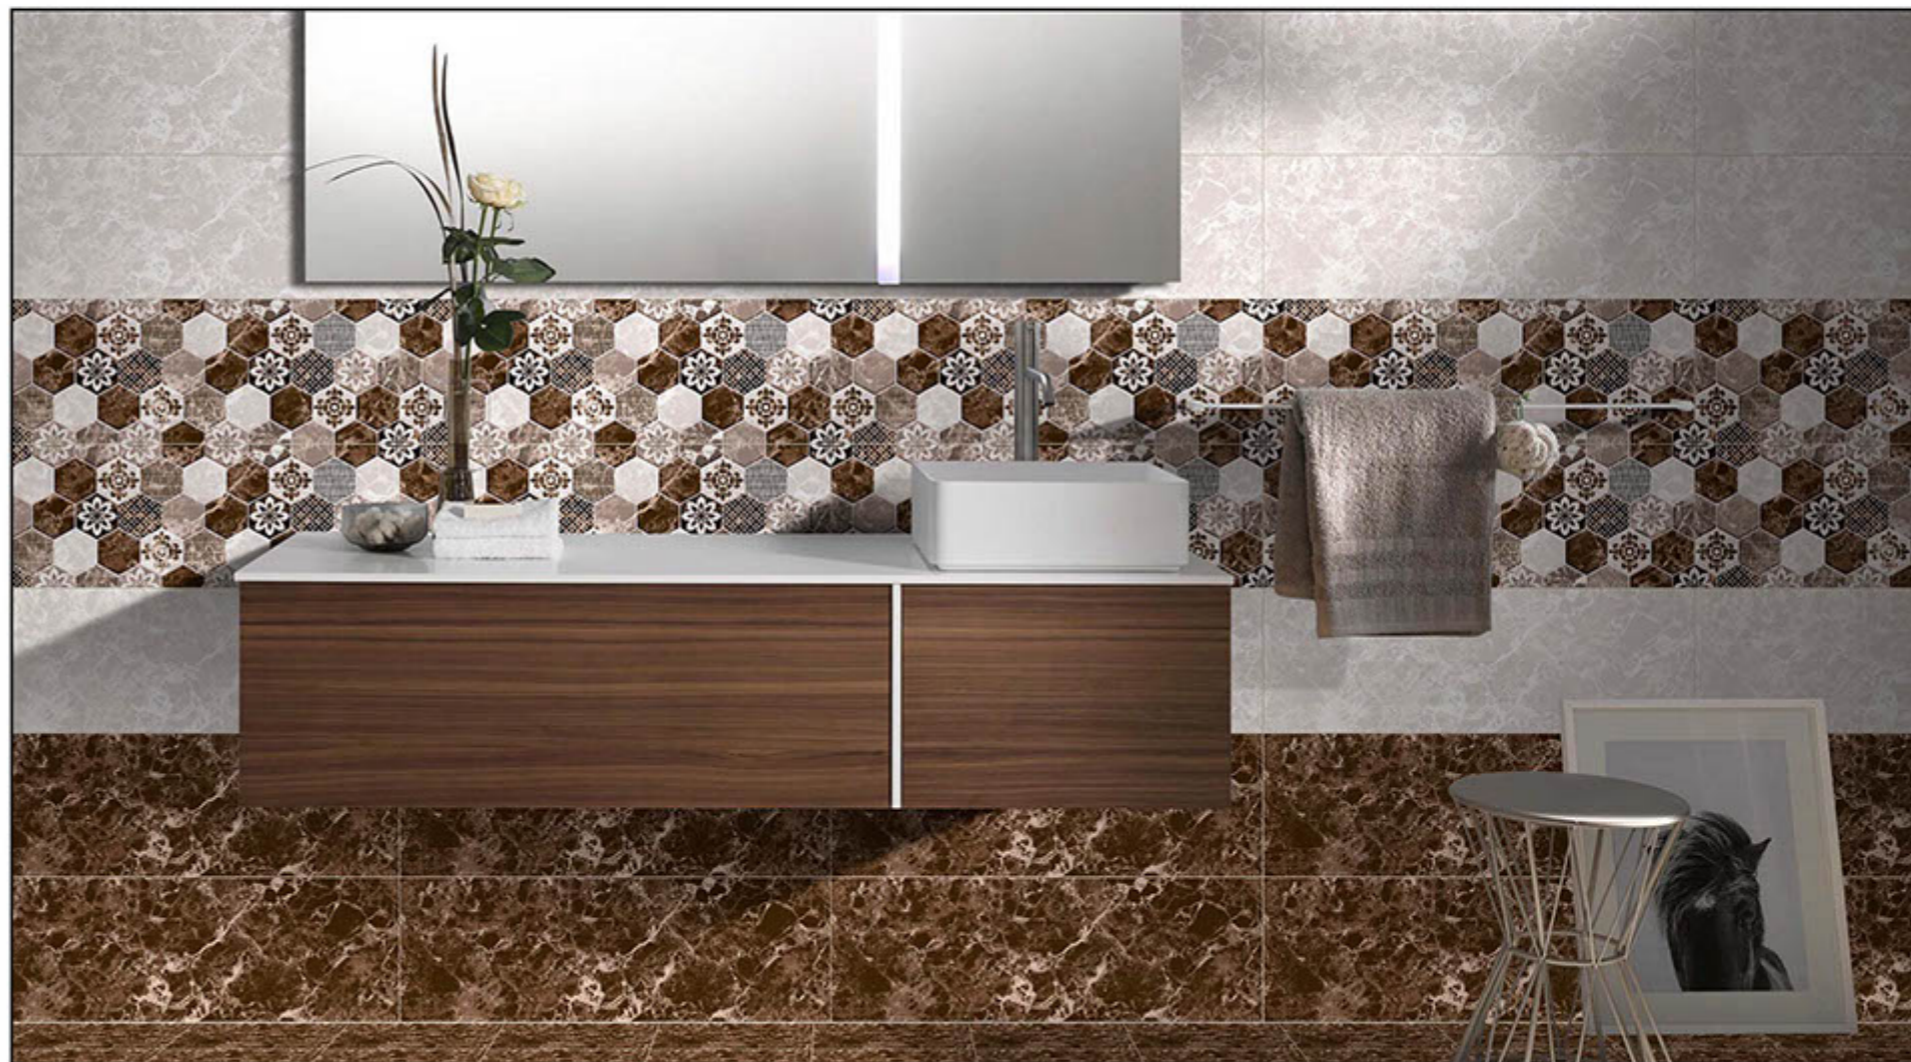

750x250 mm DIGITAL WALL TILES

6266 L

6266 HL1

6266 D

WALL
APPLICATION

HD DIGITAL
PRINTING

RANDOM
EFFECTS

GLOSSY