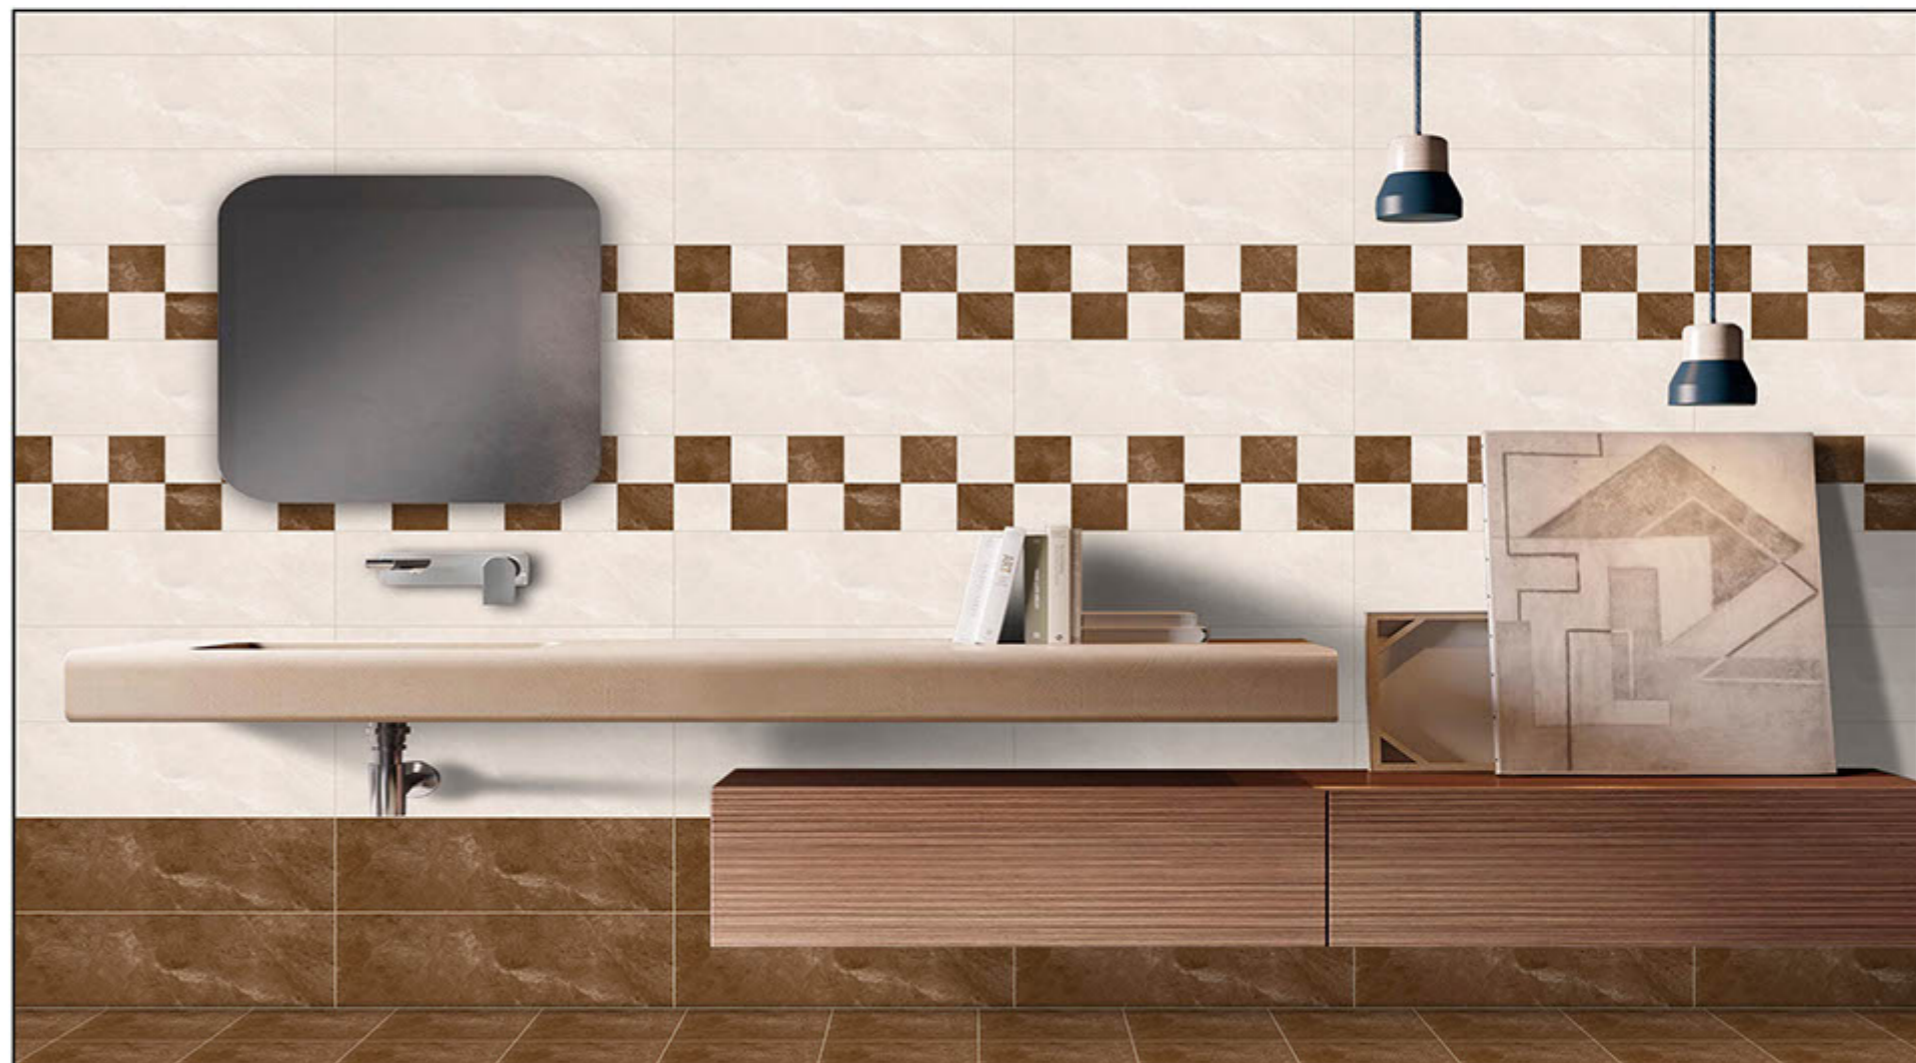

750x250 mm DIGITAL WALL TILES

6221 L

6221 HL1

6221 D

WALL
APPLICATION

HD DIGITAL
PRINTING

RANDOM
EFFECTS

GLOSSY