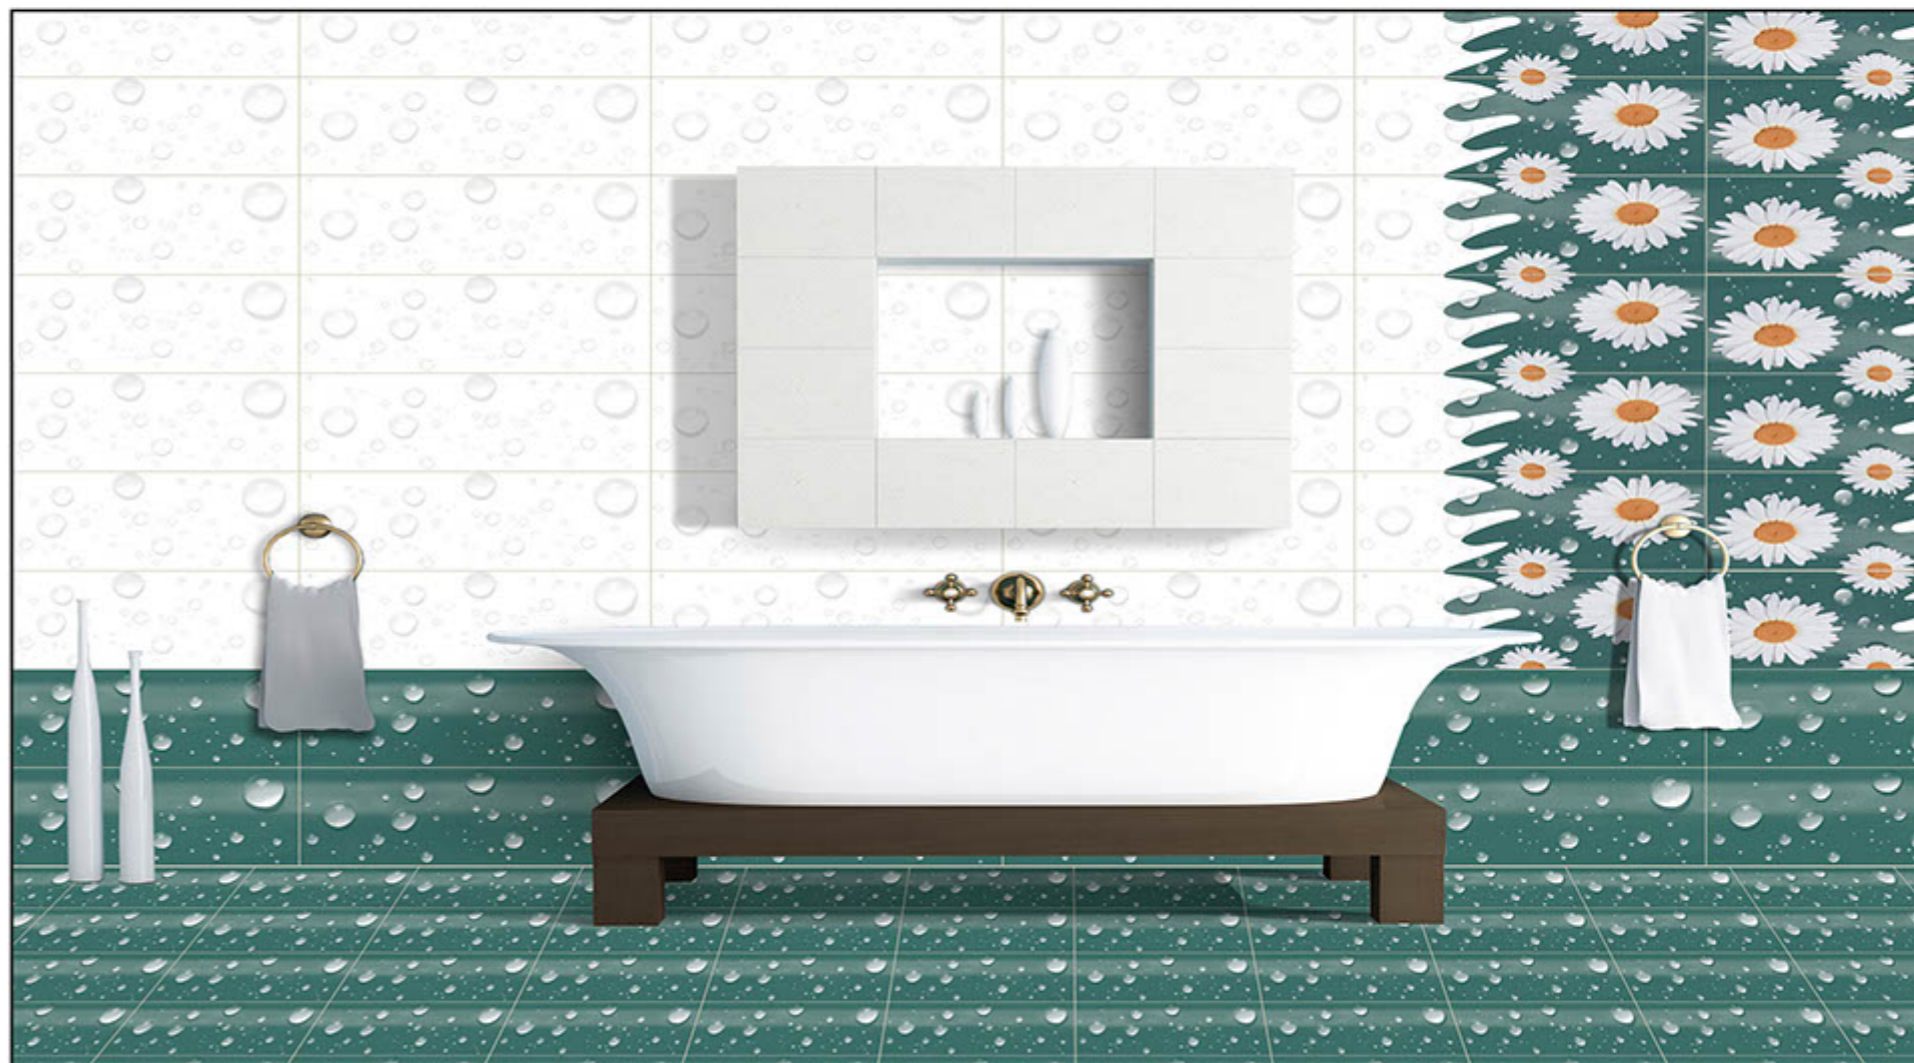

WALL
APPLICATION

HD DIGITAL
PRINTING

RANDOM
EFFECTS

GLOSSY

750x250 mm DIGITAL WALL TILES