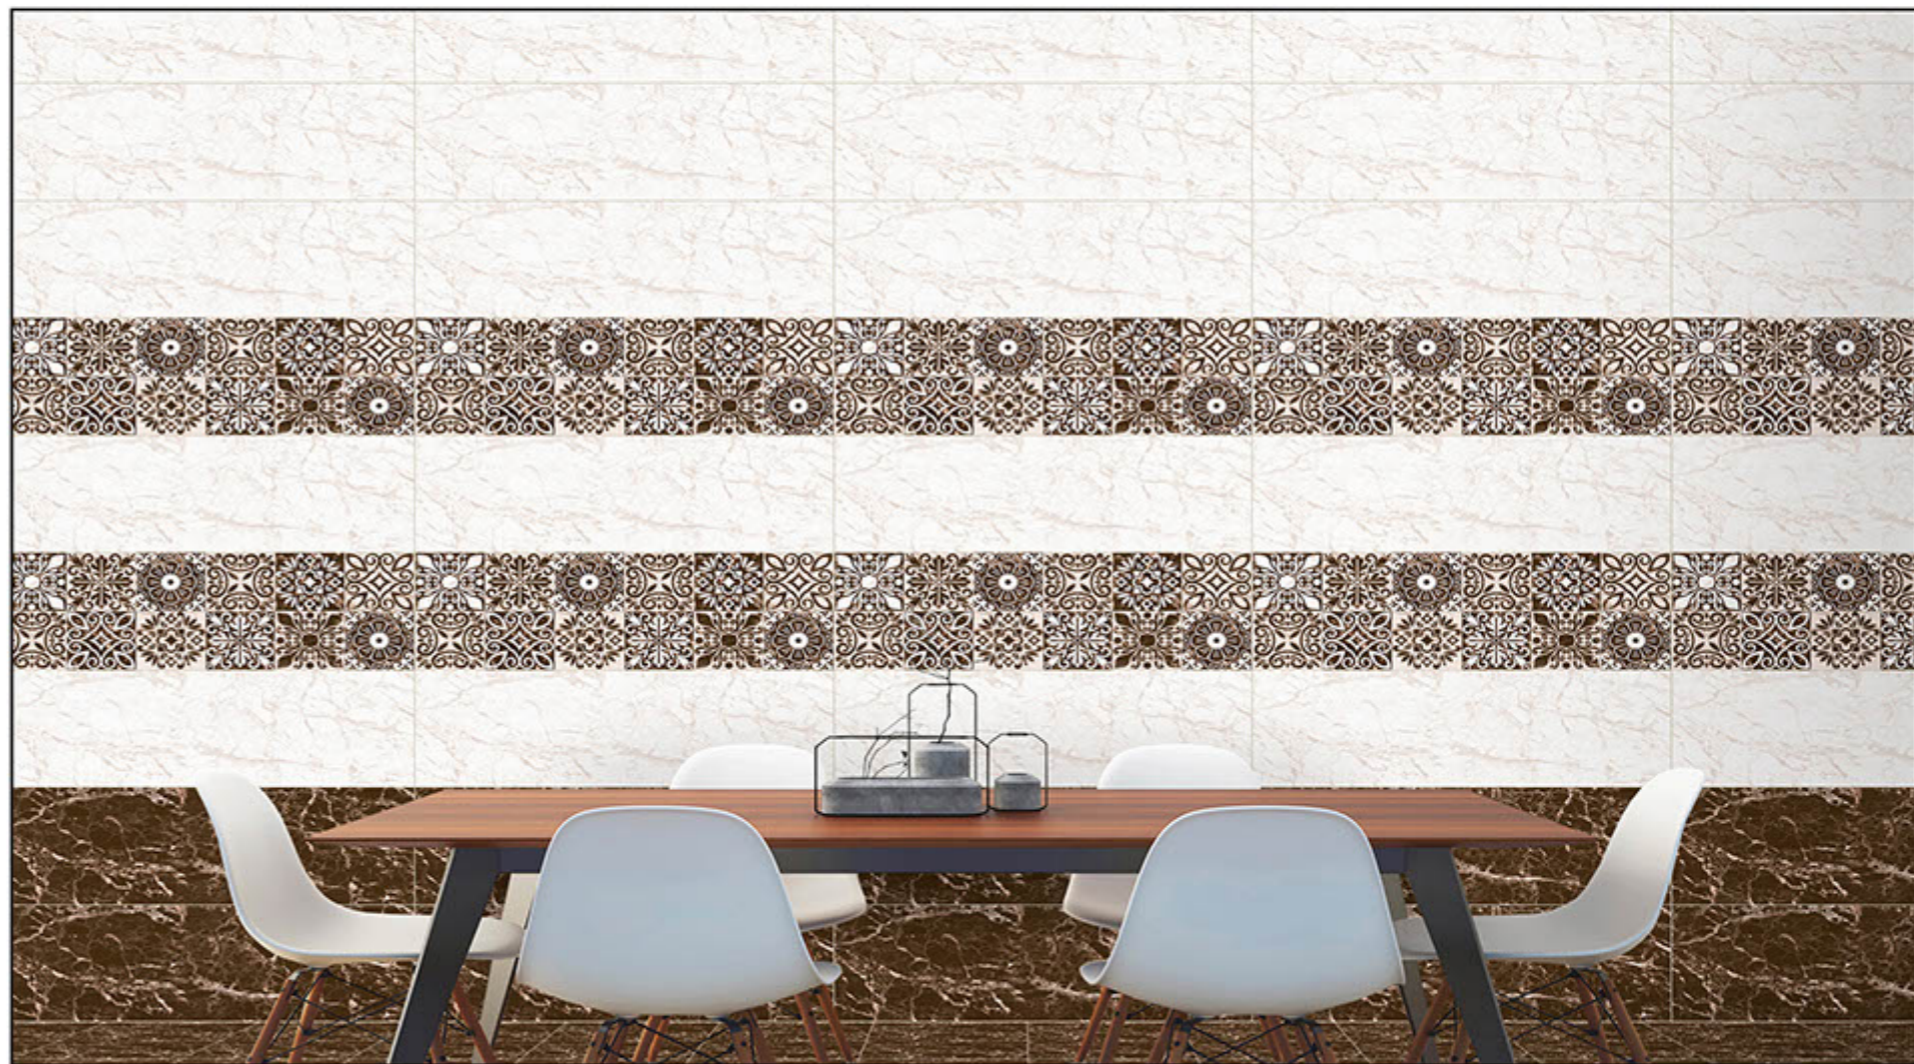

750x250 mm
DIGITAL WALL TILES

6264 L

6264 HL1

6264 D

WALL
APPLICATION

HD DIGITAL
PRINTING

RANDOM
EFFECTS

GLOSSY