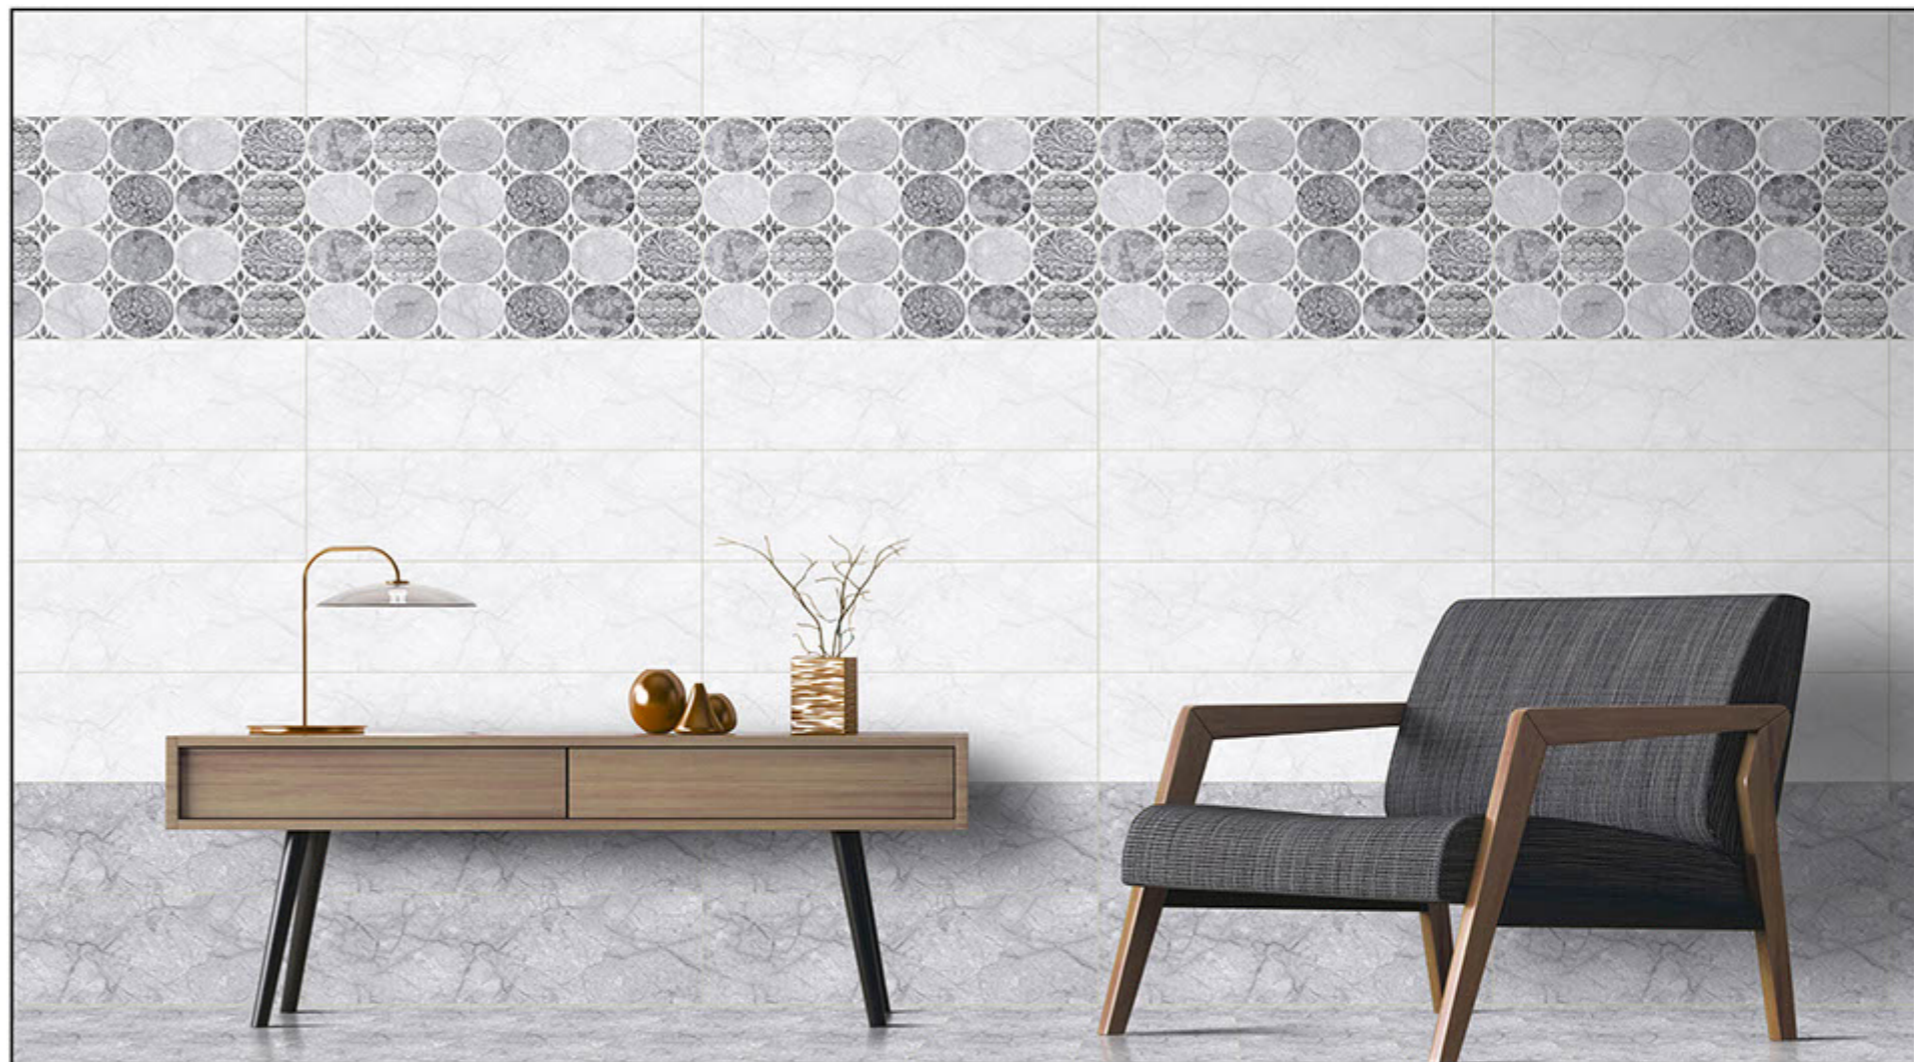

WALL
APPLICATION

HD DIGITAL
PRINTING

RANDOM
EFFECTS

GLOSSY

750x250 mm DIGITAL WALL TILES

6259 L

6259 HL 1

6259 D