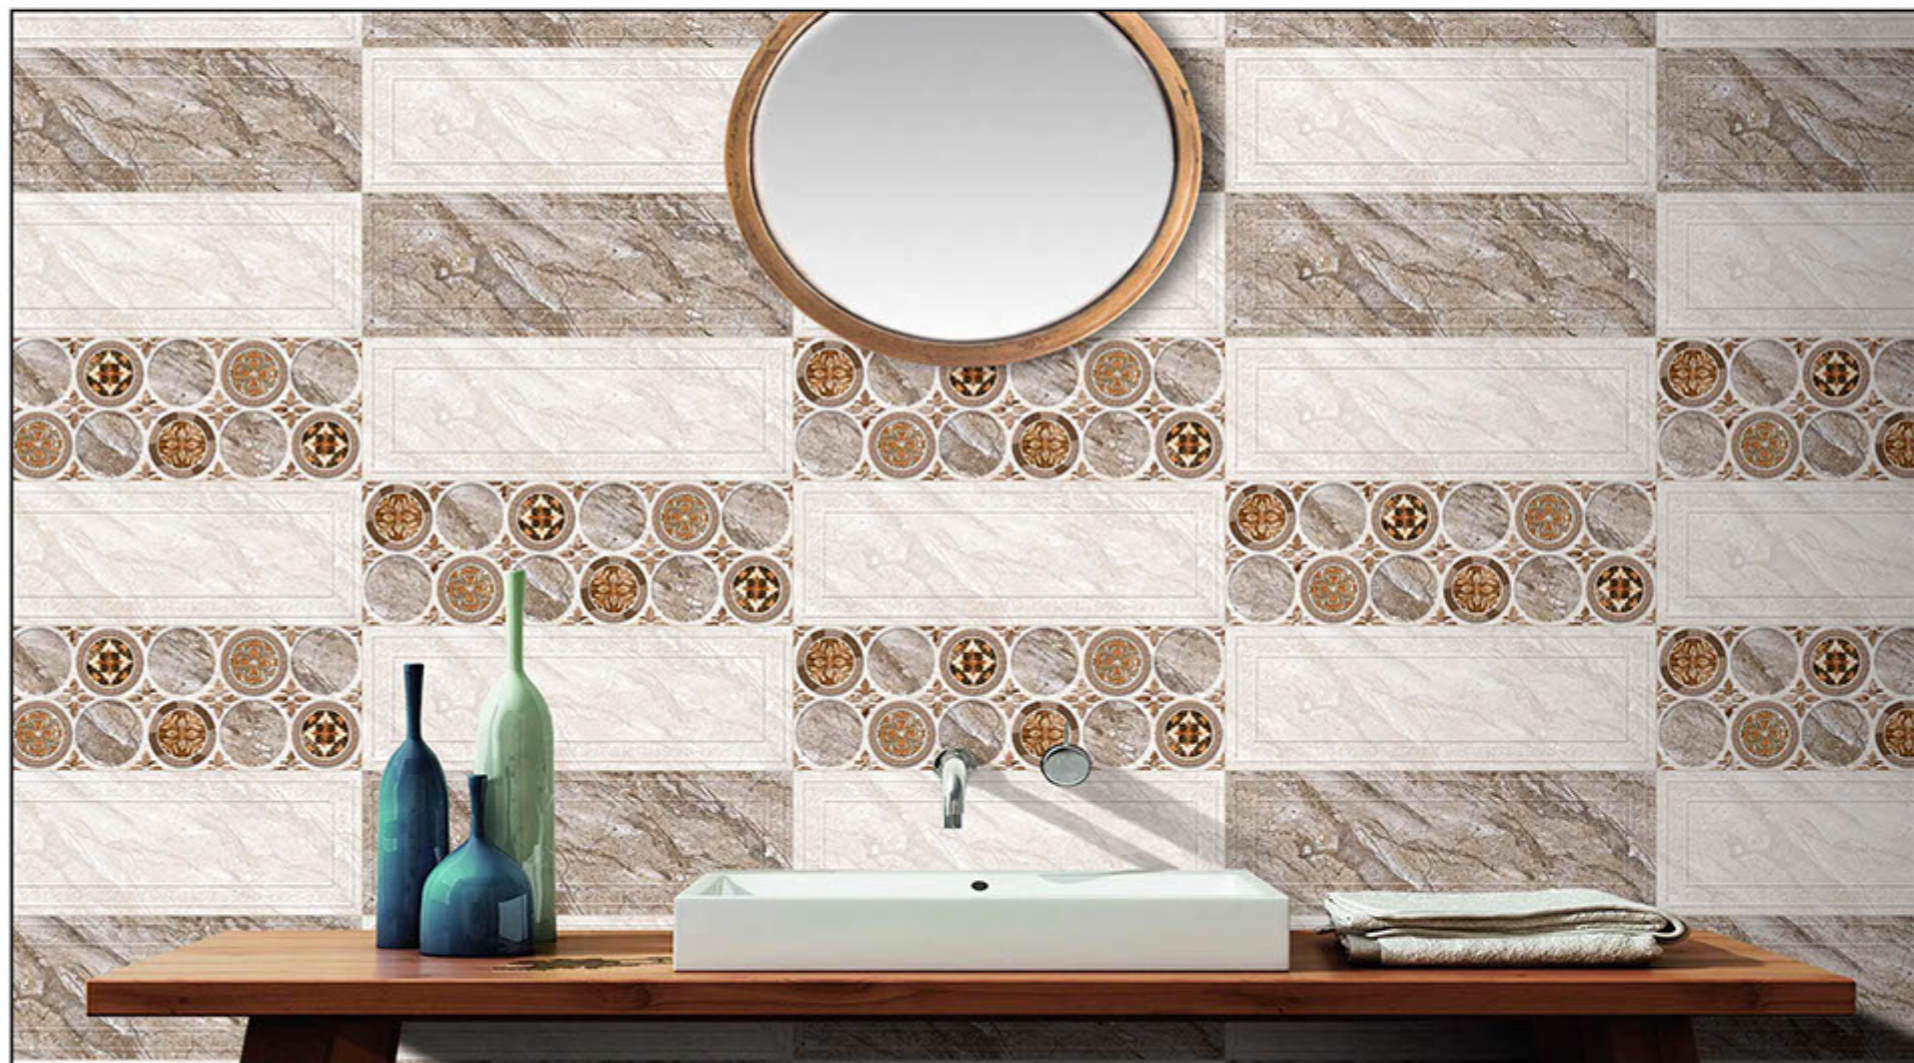

750x250 mm
DIGITAL WALL TILES