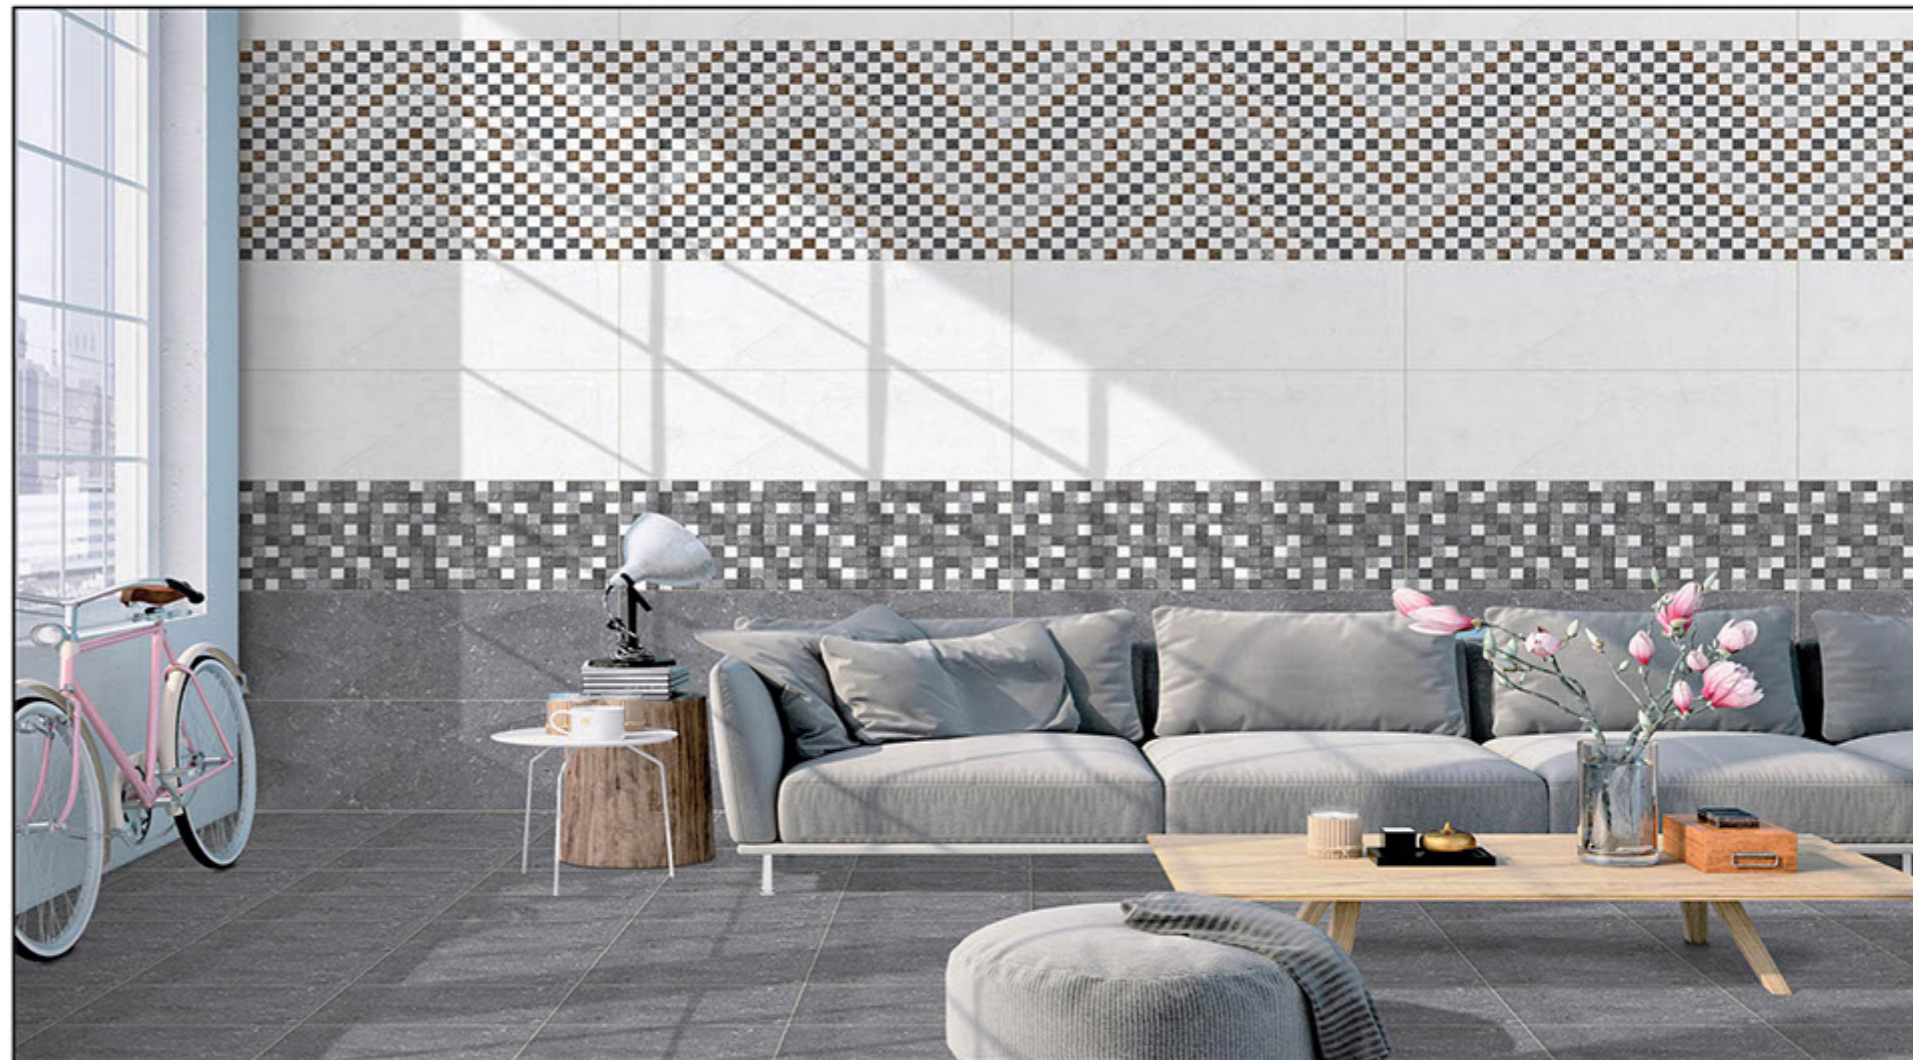

WALL
APPLICATION

HD DIGITAL
PRINTING

RANDOM
EFFECTS

GLOSSY

750x250 mm DIGITAL WALL TILES