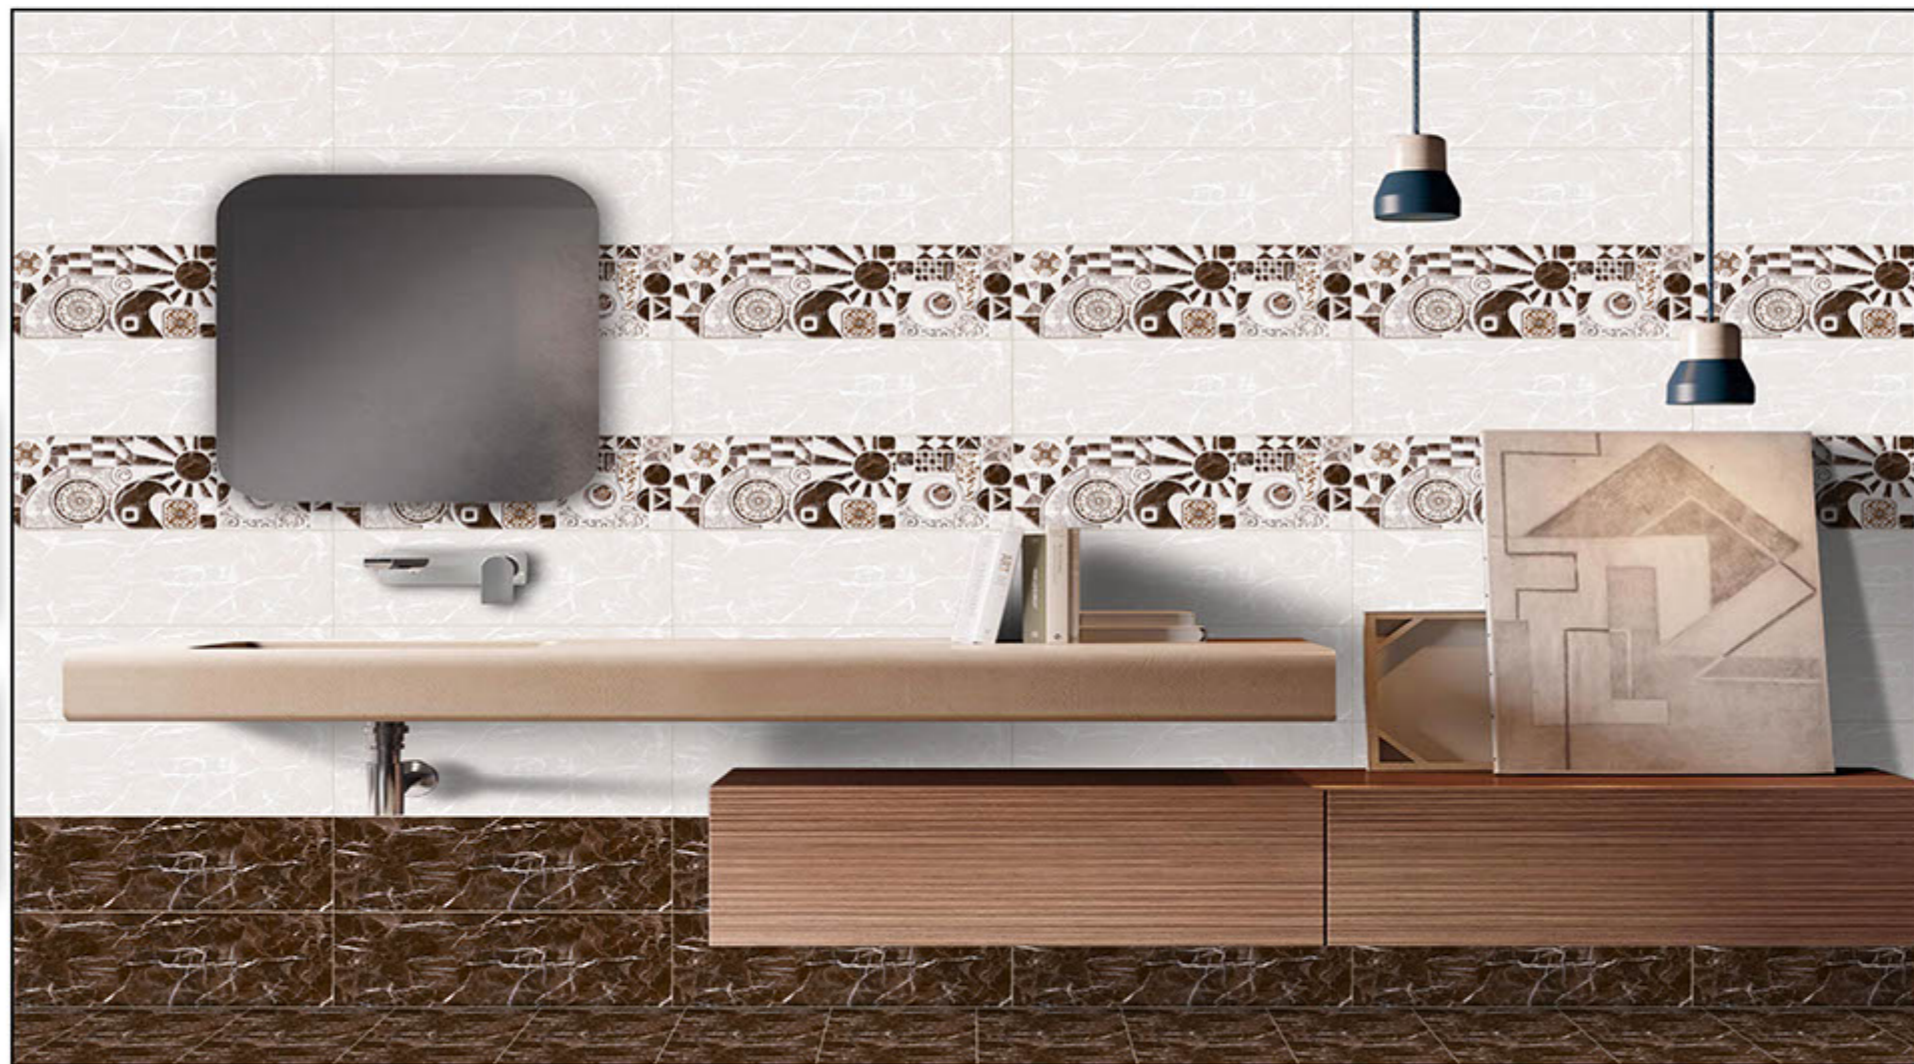

RANDOM
EFFECTS

GLOSSY

750x250 mm DIGITAL WALL TILES

6334 L

6334 HL1

6334 D

750x250 mm
DIGITAL WALL TILES

6335 L(R)