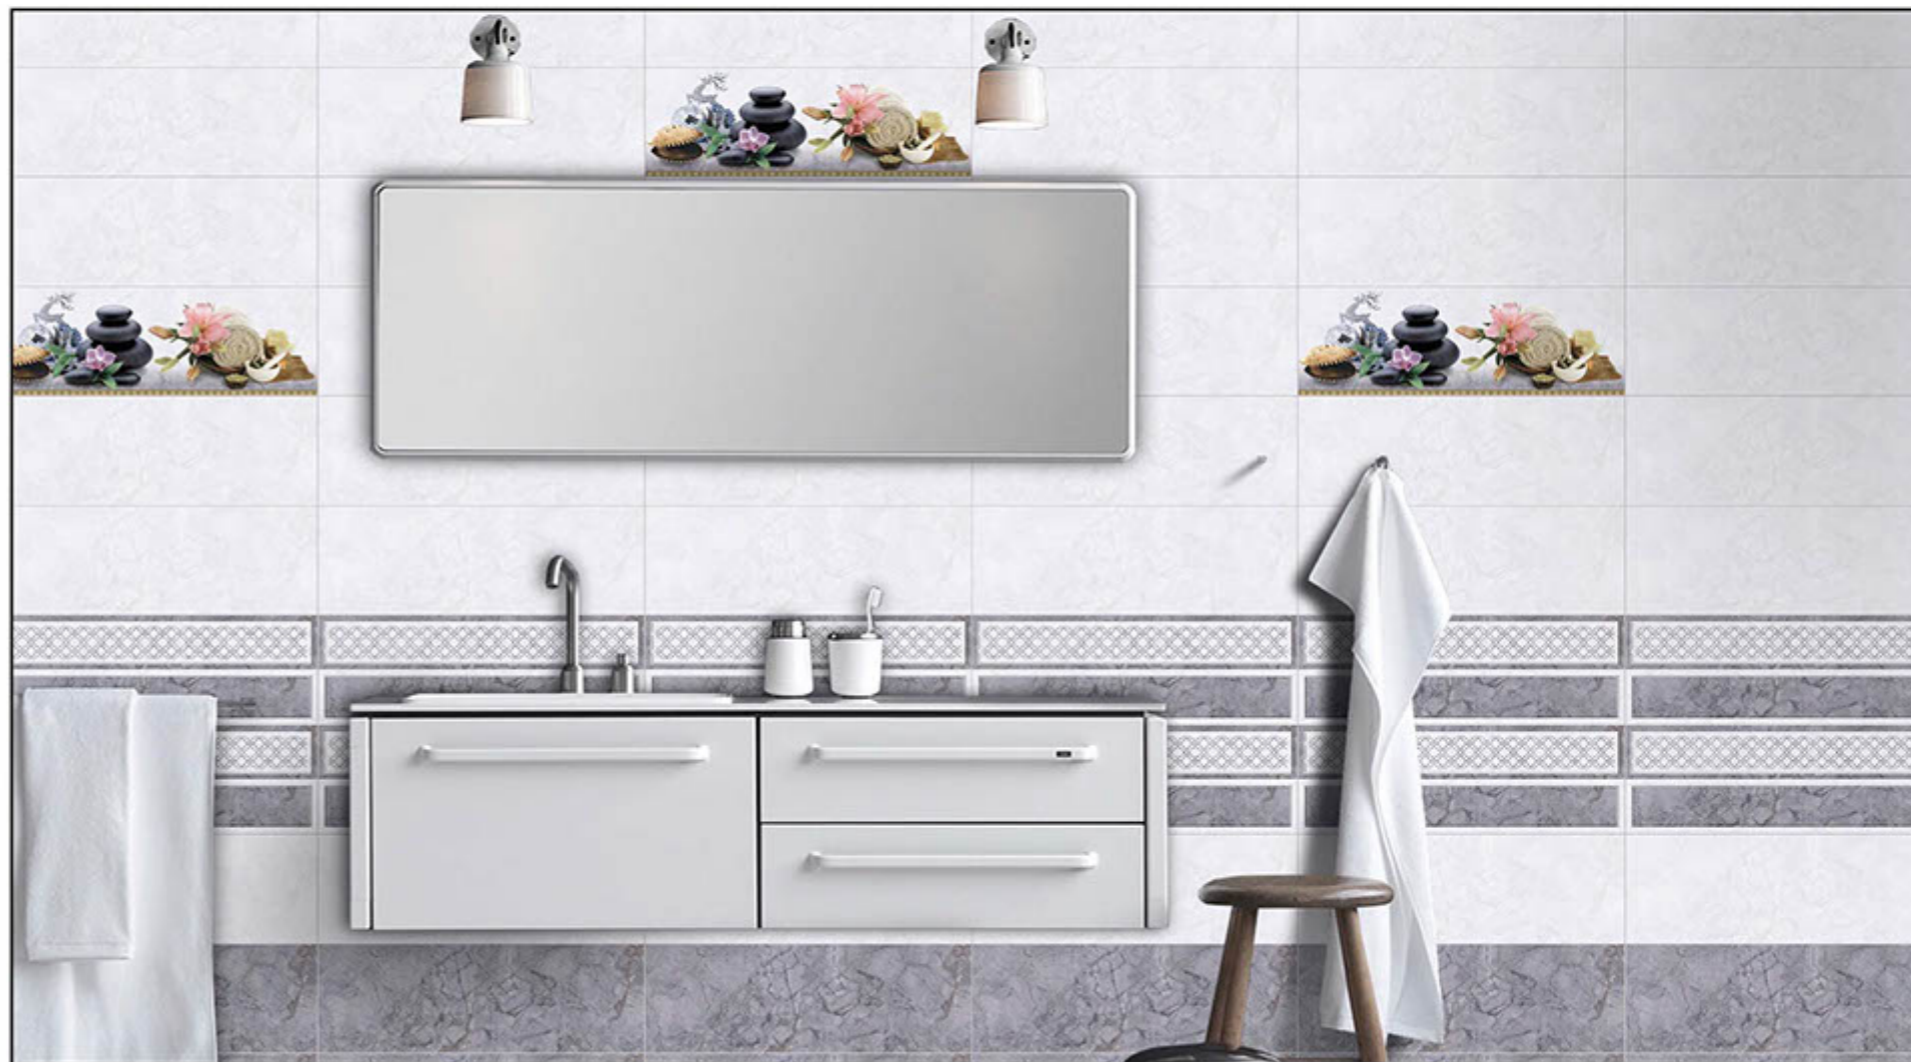

WALL APPLICATION | HD DIGITAL PRINTING | RANDOM EFFECTS | GLOSSY

750x250 mm DIGITAL WALL TILES