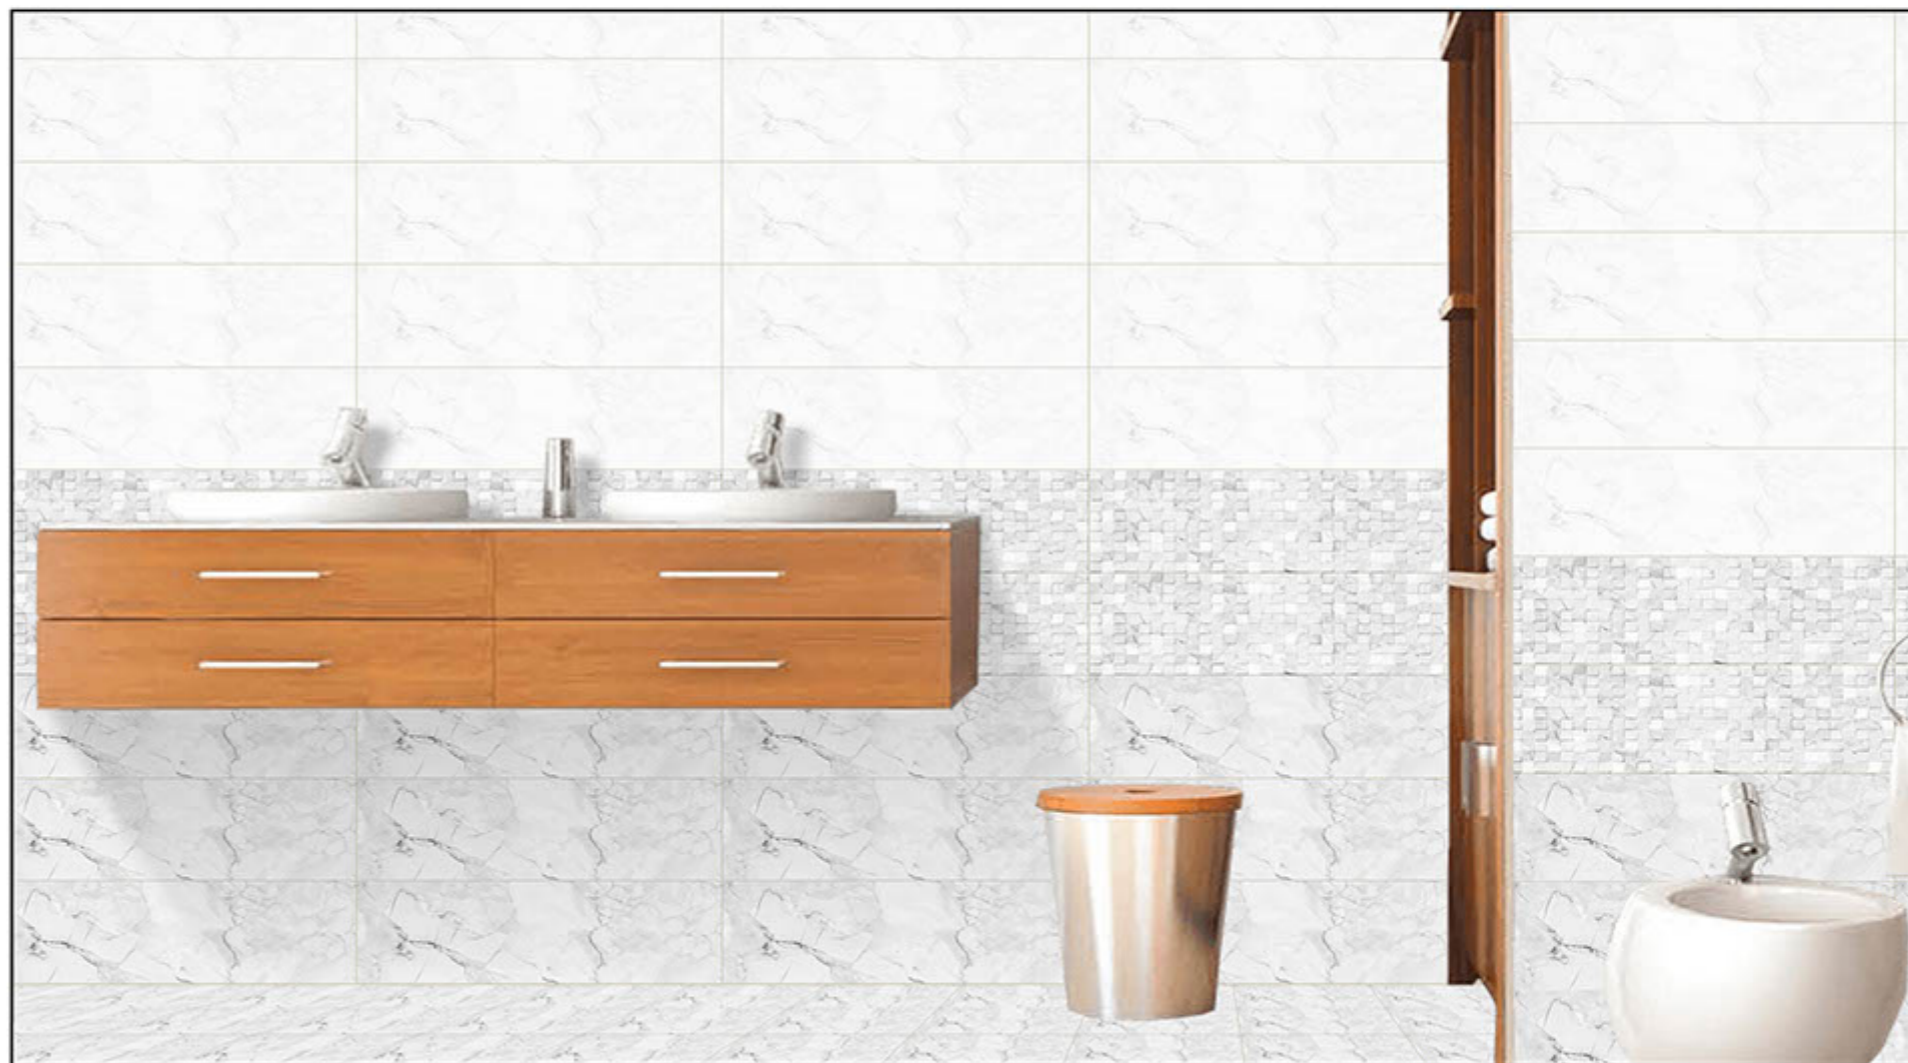

WALL
APPLICATION

HD DIGITAL
PRINTING

RANDOM
EFFECTS

GLOSSY

750x250 mm DIGITAL WALL TILES

6315 L

6315 HL1

6315 D