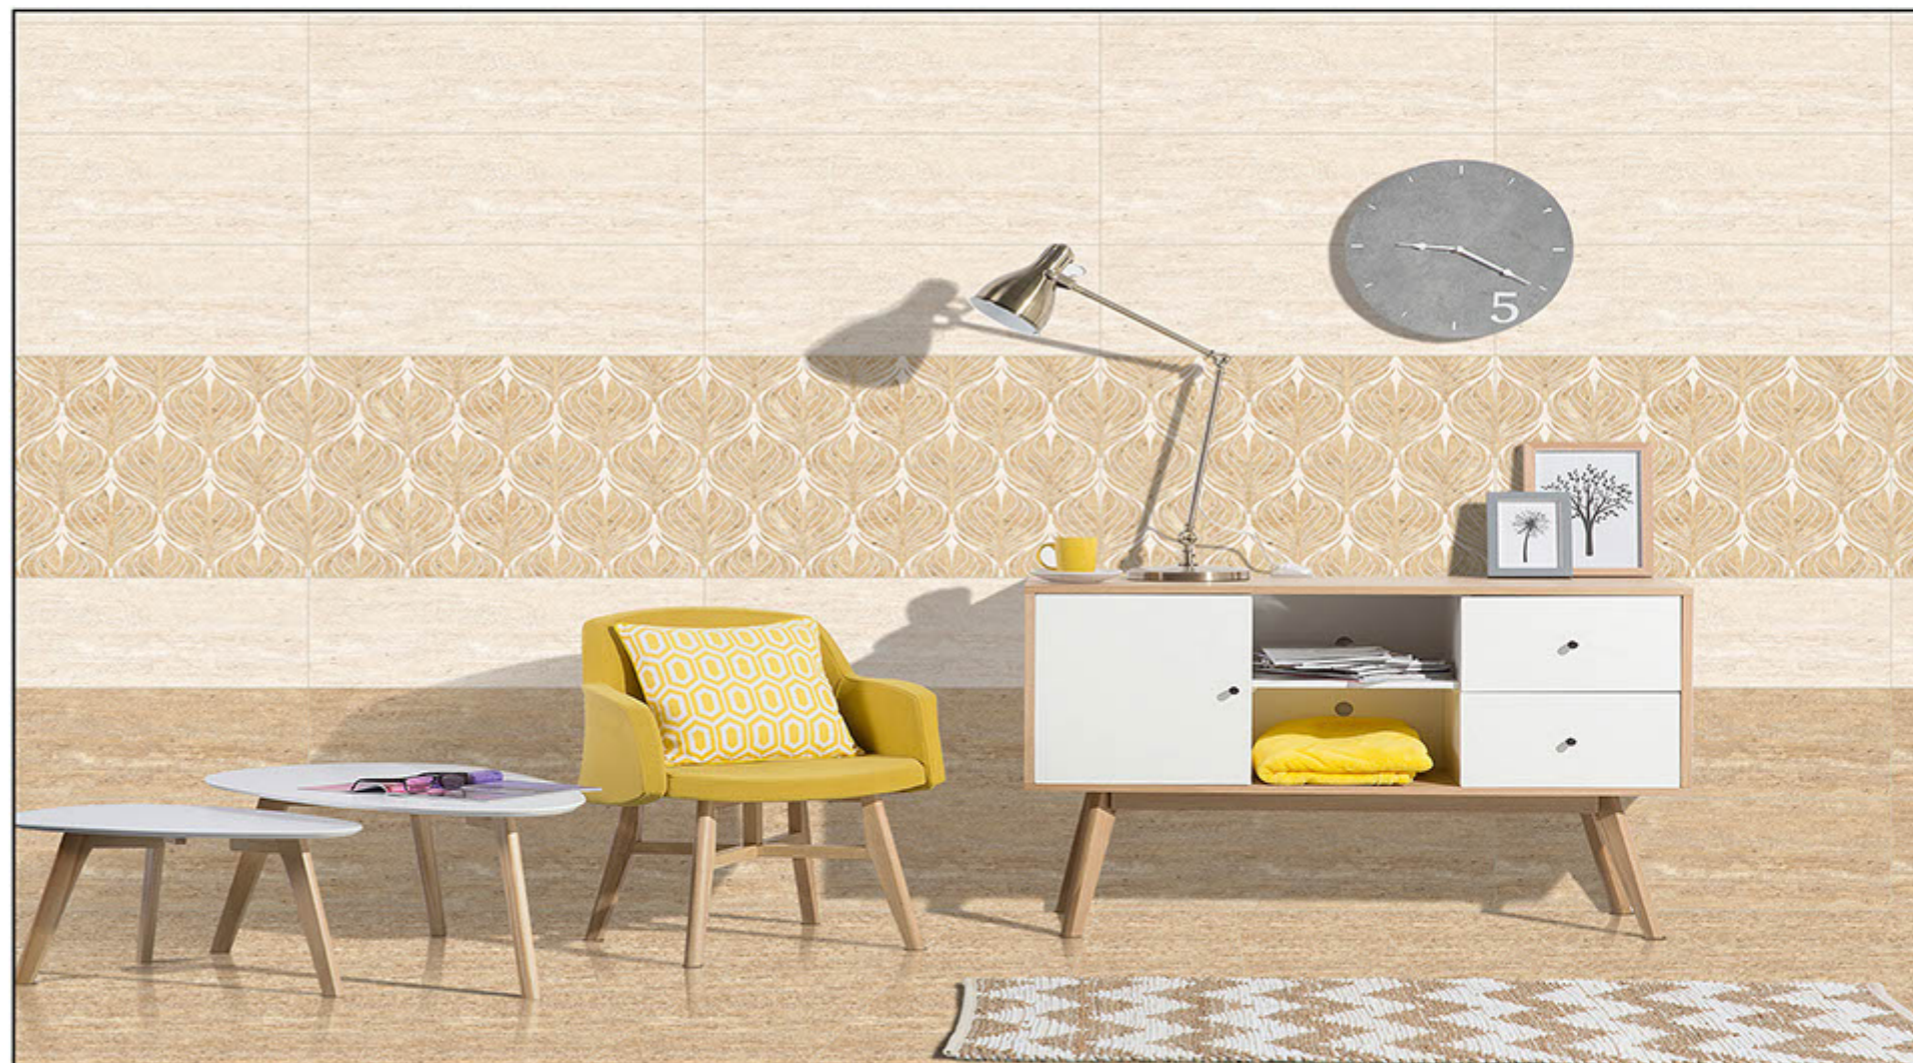

WALL
APPLICATION

HD DIGITAL
PRINTING

RANDOM
EFFECTS

GLOSSY

750x250 mm
DIGITAL WALL TILES

6237 L

6237 HL1

6237 D